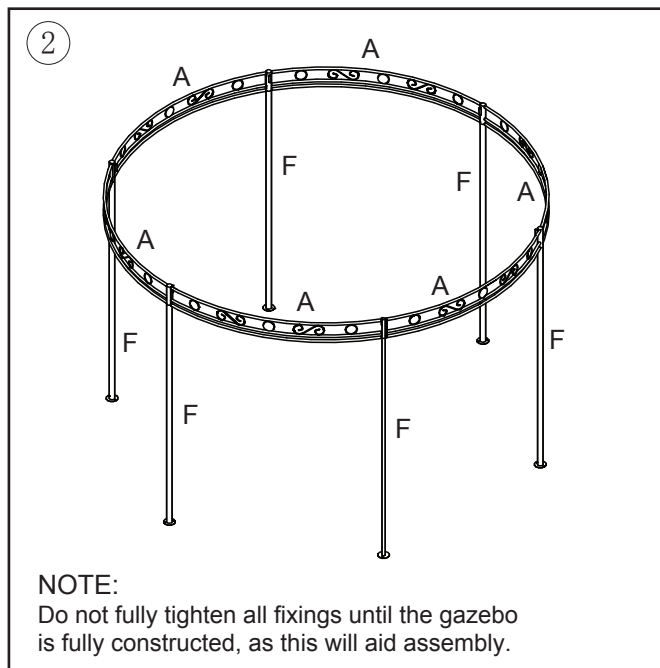

G x 1

G1 x 6

H x 12

GROUND PEG

L1 x 24

L2 x 24

N x 24

L x 6

K x 2

**Note:**

- 1.This gazebo requires a minimum of 2 people for assembly.
- 2.For safety, when building the gazebos, step ladders should be used when working above ground level.
- 3.In the unlikely event that any components are either damaged or missing, please return the complete item to the retail outlet from where it was purchased. This does not affect your statutory rights.