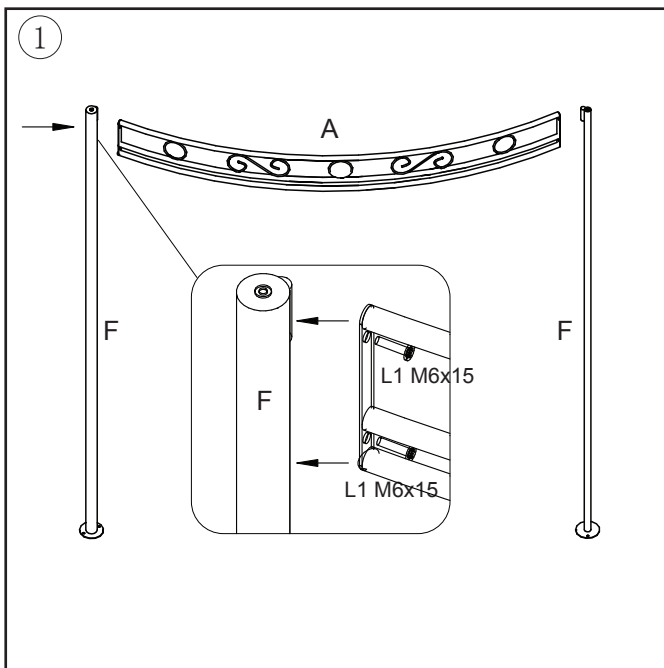

K x 2

**Note:**

- 1.This gazebo requires a minimum of 2 people for assembly.
- 2.For safety, when building the gazebos, step ladders should be used when working above ground level.
- 3.In the unlikely event that any components are either damaged or missing, please return the complete item to the retail outlet from where it was purchased. This does not affect your statutory rights.

Note: This item is intended as a sunshade and should not be left out during high winds as it could be damaged. It is recommended to remove the curtains and roof canopy when not in use. Although tent pegs are supplied, it is recommended the frame be screwed down to decking or patio if it is to be left out.