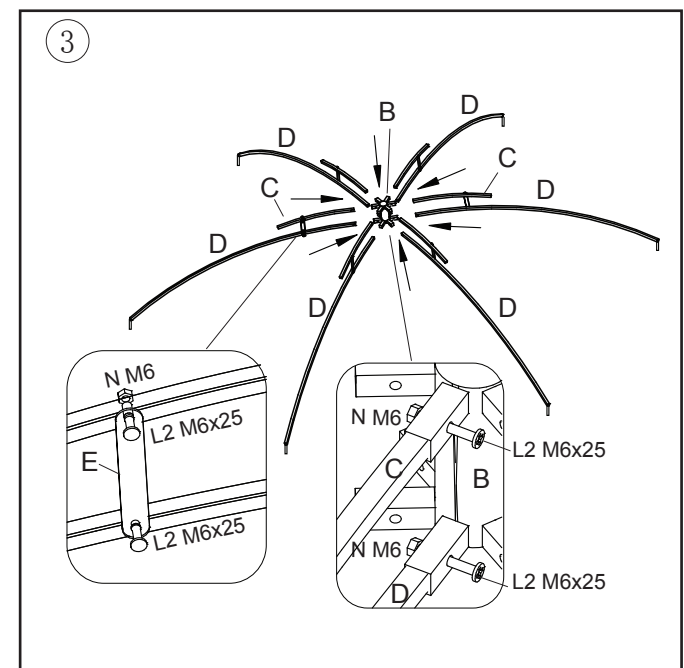

K x 2

**Note:**

- 1.This gazebo requires a minimum of 2 people for assembly.
- 2.For safety, when building the gazebos, step ladders should be used when working above ground level.
- 3.In the unlikely event that any components are either damaged or missing, please return the complete item to the retail outlet from where it was purchased. This does not affect your statutory rights.

Note: This item is intended as a sunshade and should not be left out during high winds as it could be damaged. It is recommended to remove the curtains and roof canopy when not in use. Although tent pegs are supplied, it is recommended the frame be screwed down to decking or patio if it is to be left out.