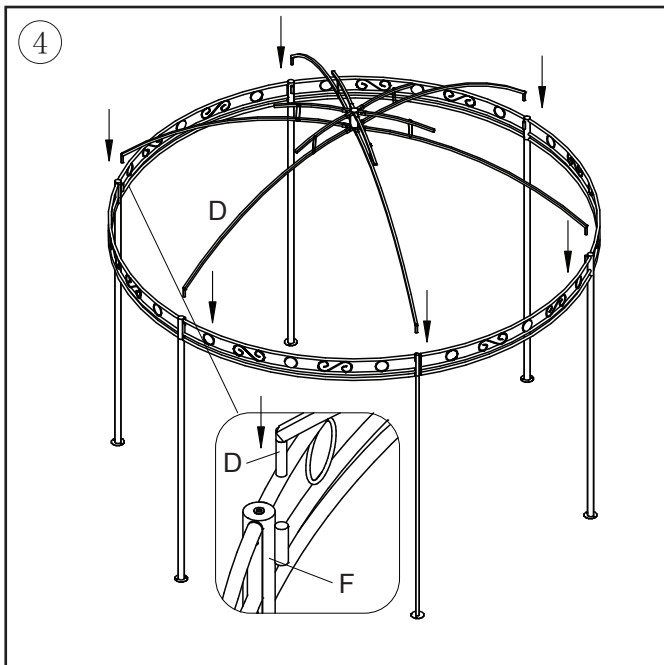

K x 2

**Note:**

- 1.This gazebo requires a minimum of 2 people for assembly.
- 2.For safety, when building the gazebos, step ladders should be used when working above ground level.
- 3.In the unlikely event that any components are either damaged or missing, please return the complete item to the retail outlet from where it was purchased. This does not affect your statutory rights.

Note: This item is intended as a sunshade and should not be left out during high winds as it could be damaged. It is recommended to remove the curtains and roof canopy when not in use. Although tent pegs are supplied, it is recommended the frame be screwed down to decking or patio if it is to be left out.