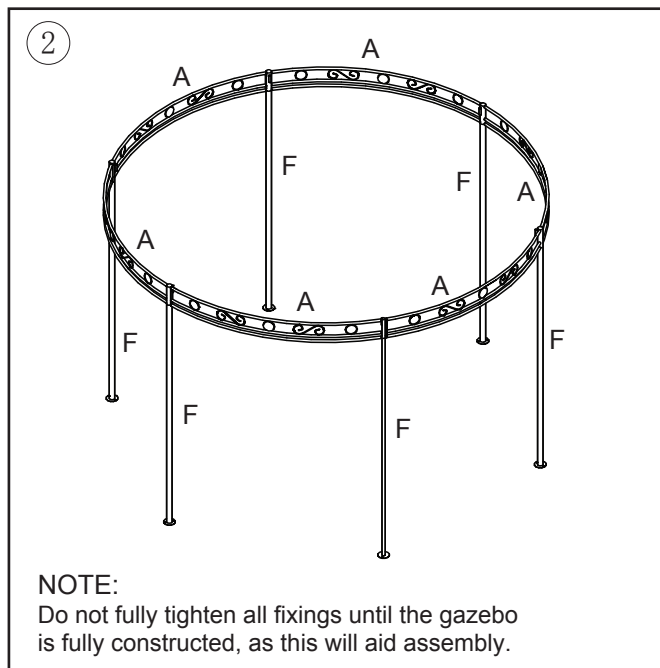

K x 2

**Note:**

- 1.This gazebo requires a minimum of 2 people for assembly.
- 2.For safety, when building the gazebos, step ladders should be used when working above ground level.
- 3.In the unlikely event that any components are either damaged or missing, please return the complete item to the retail outlet from where it was purchased. This does not affect your statutory rights.

Note: This item is intended as a sunshade and should not be left out during high winds as it could be damaged. It is recommended to remove the curtains and roof canopy when not in use. Although tent pegs are supplied, it is recommended the frame be screwed down to decking or patio if it is to be left out.