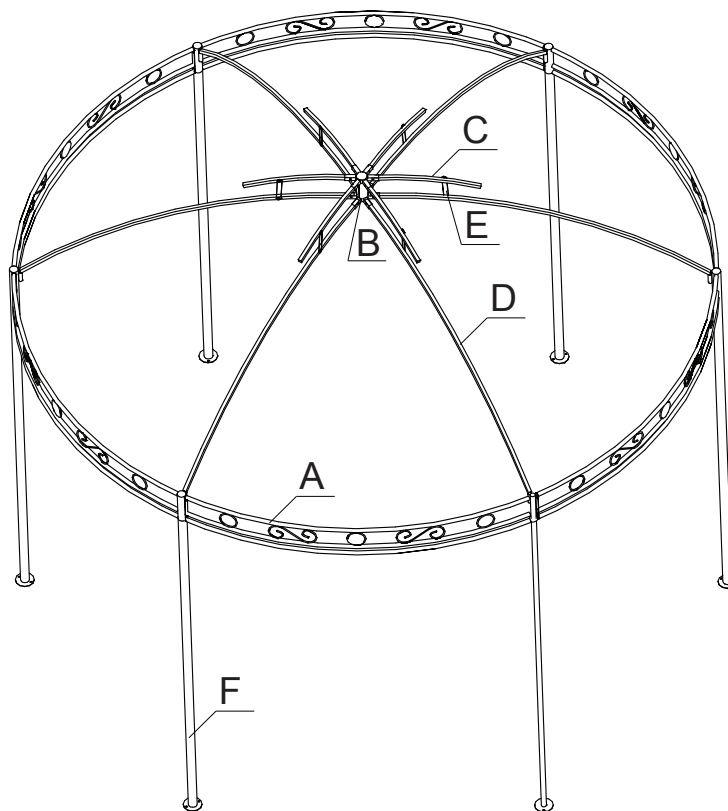

# Regency Round Gazebo Two Tone Mocha 3.5M

(CAM0439)

A x 6

B x 1

C x 6

D x 6

E x 6

F x 6

G x 1

G1 x 6

H x 12

GROUND PEG

L1 x 24

L2 x 24

N x 24

L x 6

K x 2

**Note:**

- 1.This gazebo requires a minimum of 2 people for assembly.
- 2.For safety, when building the gazebos, step ladders should be used when working above ground level.
- 3.In the unlikely event that any components are either damaged or missing, please return the complete item to the retail outlet from where it was purchased. This does not affect your statutory rights.